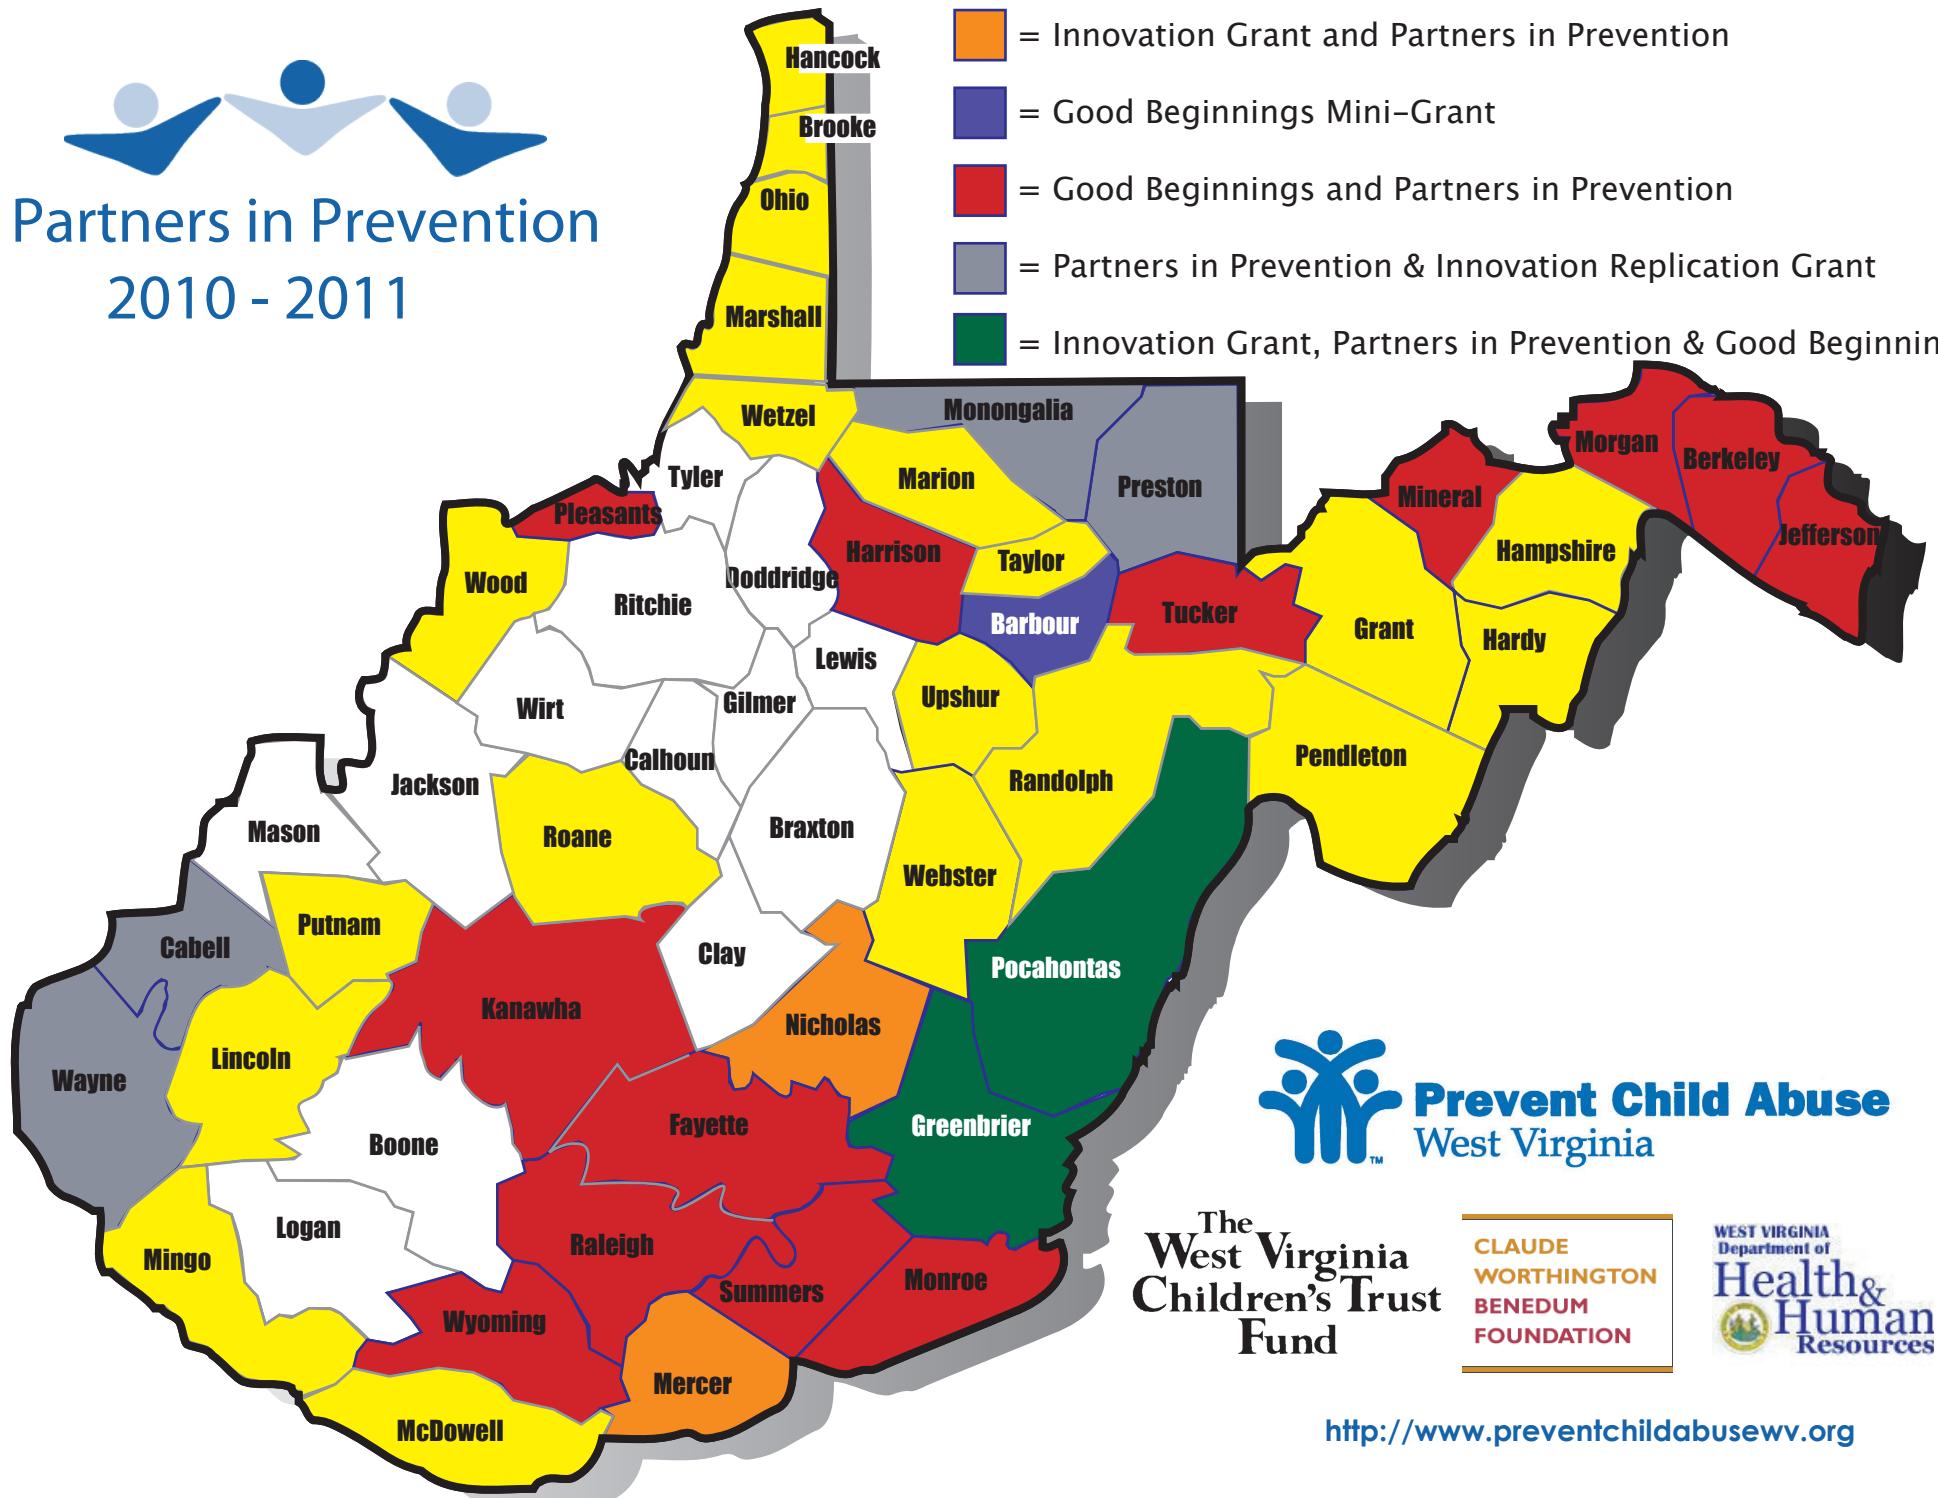

Partners in Prevention 2010 - 2011

-  = Partners in Prevention Teams
-  = Innovation Grant and Partners in Prevention
-  = Good Beginnings Mini-Grant
-  = Good Beginnings and Partners in Prevention
-  = Partners in Prevention & Innovation Replication Grant
-  = Innovation Grant, Partners in Prevention & Good Beginnings

The West Virginia
Children's Trust
Fund

CLAUDE
WORTHINGTON
BENEDUM
FOUNDATION

<http://www.preventchildabusewv.org>